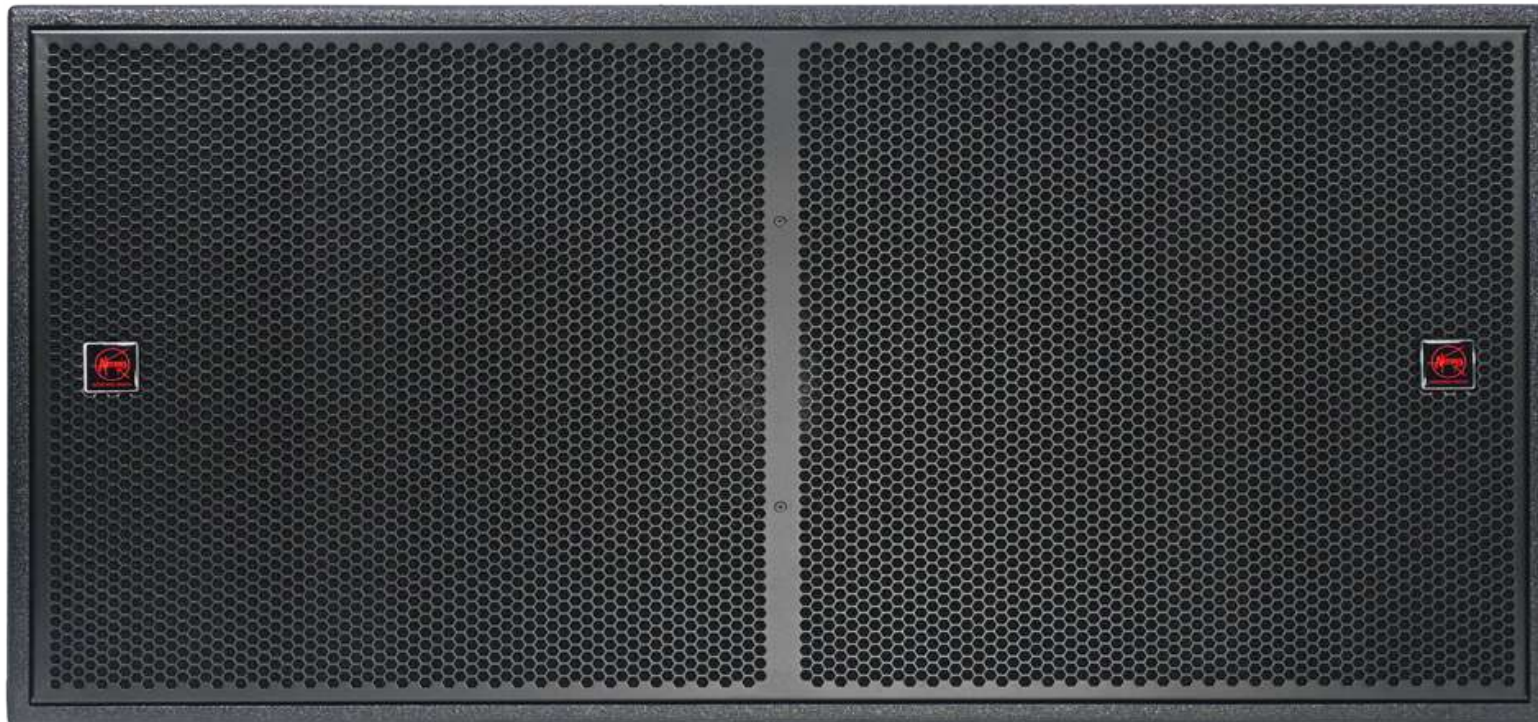

AERONS (INDIA)

SUB821

DUAL 21" MONSTER SUBWOOFER

With Legend Transducer

21SW152

THE **MONSTER** SUBWOOFER

Bass Beyond Limits !!

2500W+2500W

RMS Power

**NEODYMIUM
DRIVER**

AERONS (INDIA)

SUB821

DUAL 21" MONSTER SUBWOOFER

The SUB 821 is a very high-output, high power Horn loaded subwoofer. The SUB 821 subwoofer produces the greatest low-frequency impact and performance Aerons has ever developed. It is truly a state-of-the-art compact cabinet that delivers more LF output in a smaller footprint than other subwoofers available today. The system is equipped with two advanced, hypervented 21" Aerons 21SW152 mounted in a Horn loaded configuration. The cabinet design is optimised to achieve tight and maximised output. Each 21" features massive vented magnets and 6" copper voice coil and represents the state of the art of transducers technology.

KEY FEATURES

- High-output, high-impact dual 21" Monster subwoofer
- 141 dB maximum sound pressure level
- Power handling: 2500 W + 2500W RMS
- Response down to 35 Hz
- Super-high-output woofers for low distortion at extremely high SPLs
- High quality plywood with wear resistant and waterproof polyurea paint
- Protective metal grille, polyester fabric coated
- Extra textured anti-scratch paint finish.

TECHNICAL SPECIFICATION

Design	Horn Loaded Bass Reflex Dual 21" Subwoofer
Components	2x21" (548mm)/6" Voice Coil LF
Power (RMS)	2500W+2500W
Max Power	10000W+10000W
Sensitivity	109dB
Impedance	8 ohms + 8 ohms
Max SPL	141dB
Frequency Response	35Hz-200Hz
Connector	2x 4-pole SpeakON
Connections	+1-1: Speaker-1, +2-2: Speaker-2
Dimensions	1237 x 652 x 992mm
Weight	107 KGS